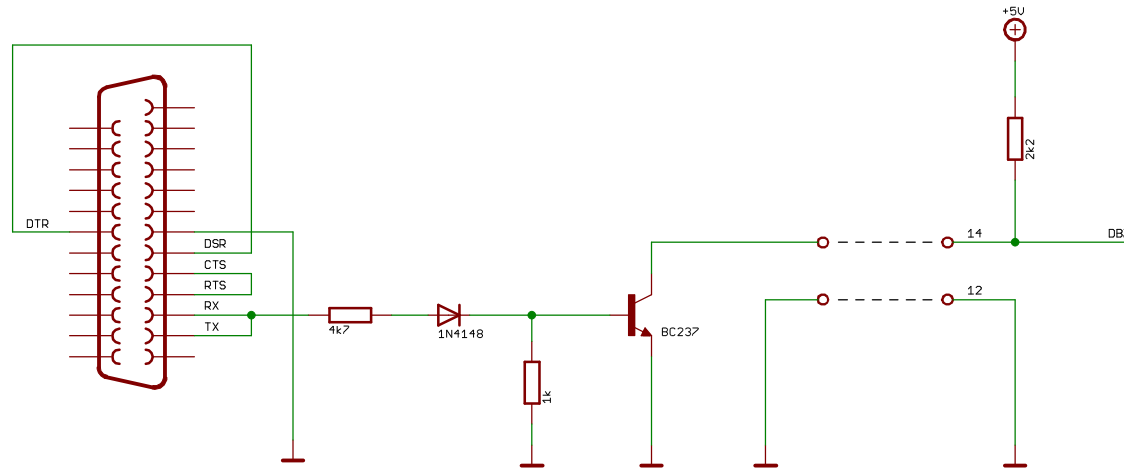

1

2

3

4

5

6

7

8

A

B

C

D

E

DB-25 RS232 Connector

Christiani Relays/LEDs PCB

Christiani MP-Labor, Z80-EMUF Serial Converter	
Tms Burgstrasse 54 CH.8750 Glarus	Phone: Web: Mail: tm.schlumpf@bluewin.ch
Name: Serial-Receive Date: 2024-07-16 13:40:30	Sheet: 1/1 Revision: 01.00.00