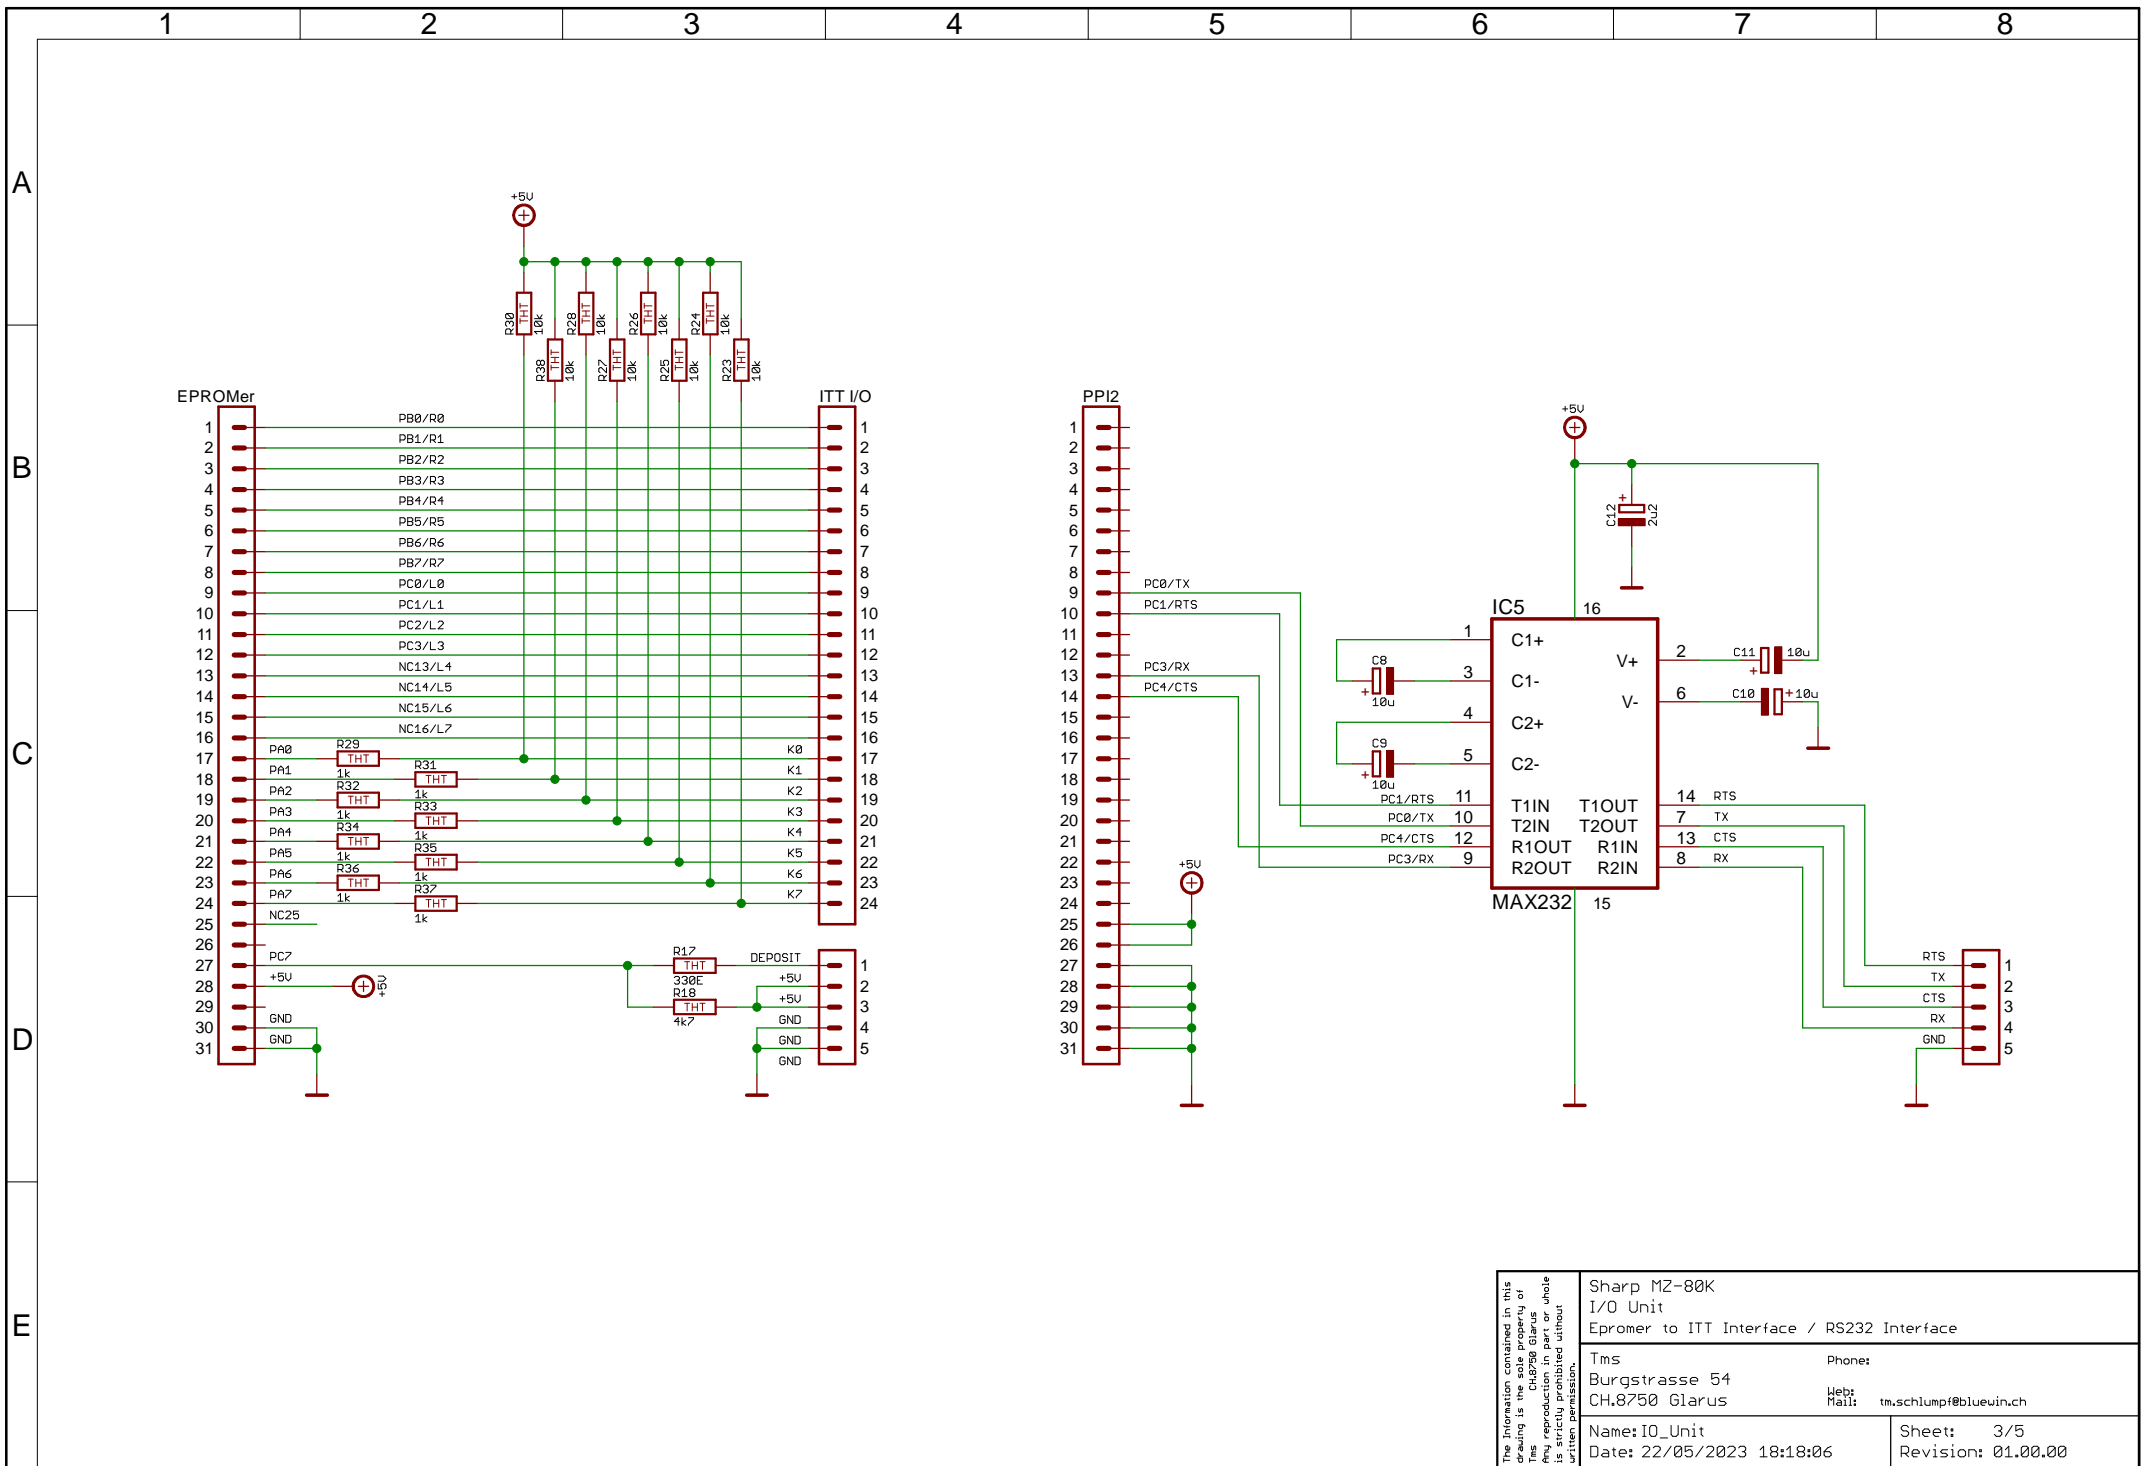

The information contained in this drawing is the property of Tms. Any reproduction in part or whole is strictly prohibited without written permission.

Sharp MZ-80K
I/O Unit
EPROM Programmer

Tms
Burgstrasse 54
CH.8750 Glarus

Phone:
Hep:
Mail: tmschlumpf@bluewin.ch

Name: I/O_Unit
Date: 22/05/2023 18:18:06

Sheet: 2/5
Revision: 01.00.00

The information contained in this drawing is the property of Tms. Any reproduction in part or whole is strictly prohibited without written permission.	Sharp MZ-80K I/O Unit Epromer to ITT Interface / RS232 Interface	
	Tms Burgstrasse 54 CH.8750 Glarus	Phone: Fax: E-Mail: tm.schlumpf@bluewin.ch
	Name: I0_Unit Date: 22/05/2023 18:18:06	Sheet: 3/5 Revision: 01.00.00

The information contained in this drawing is the property of Tms. Any reproduction in part or whole is strictly prohibited without written permission.

Sharp MZ-80K
I/O Unit
Centronics Printer Interface