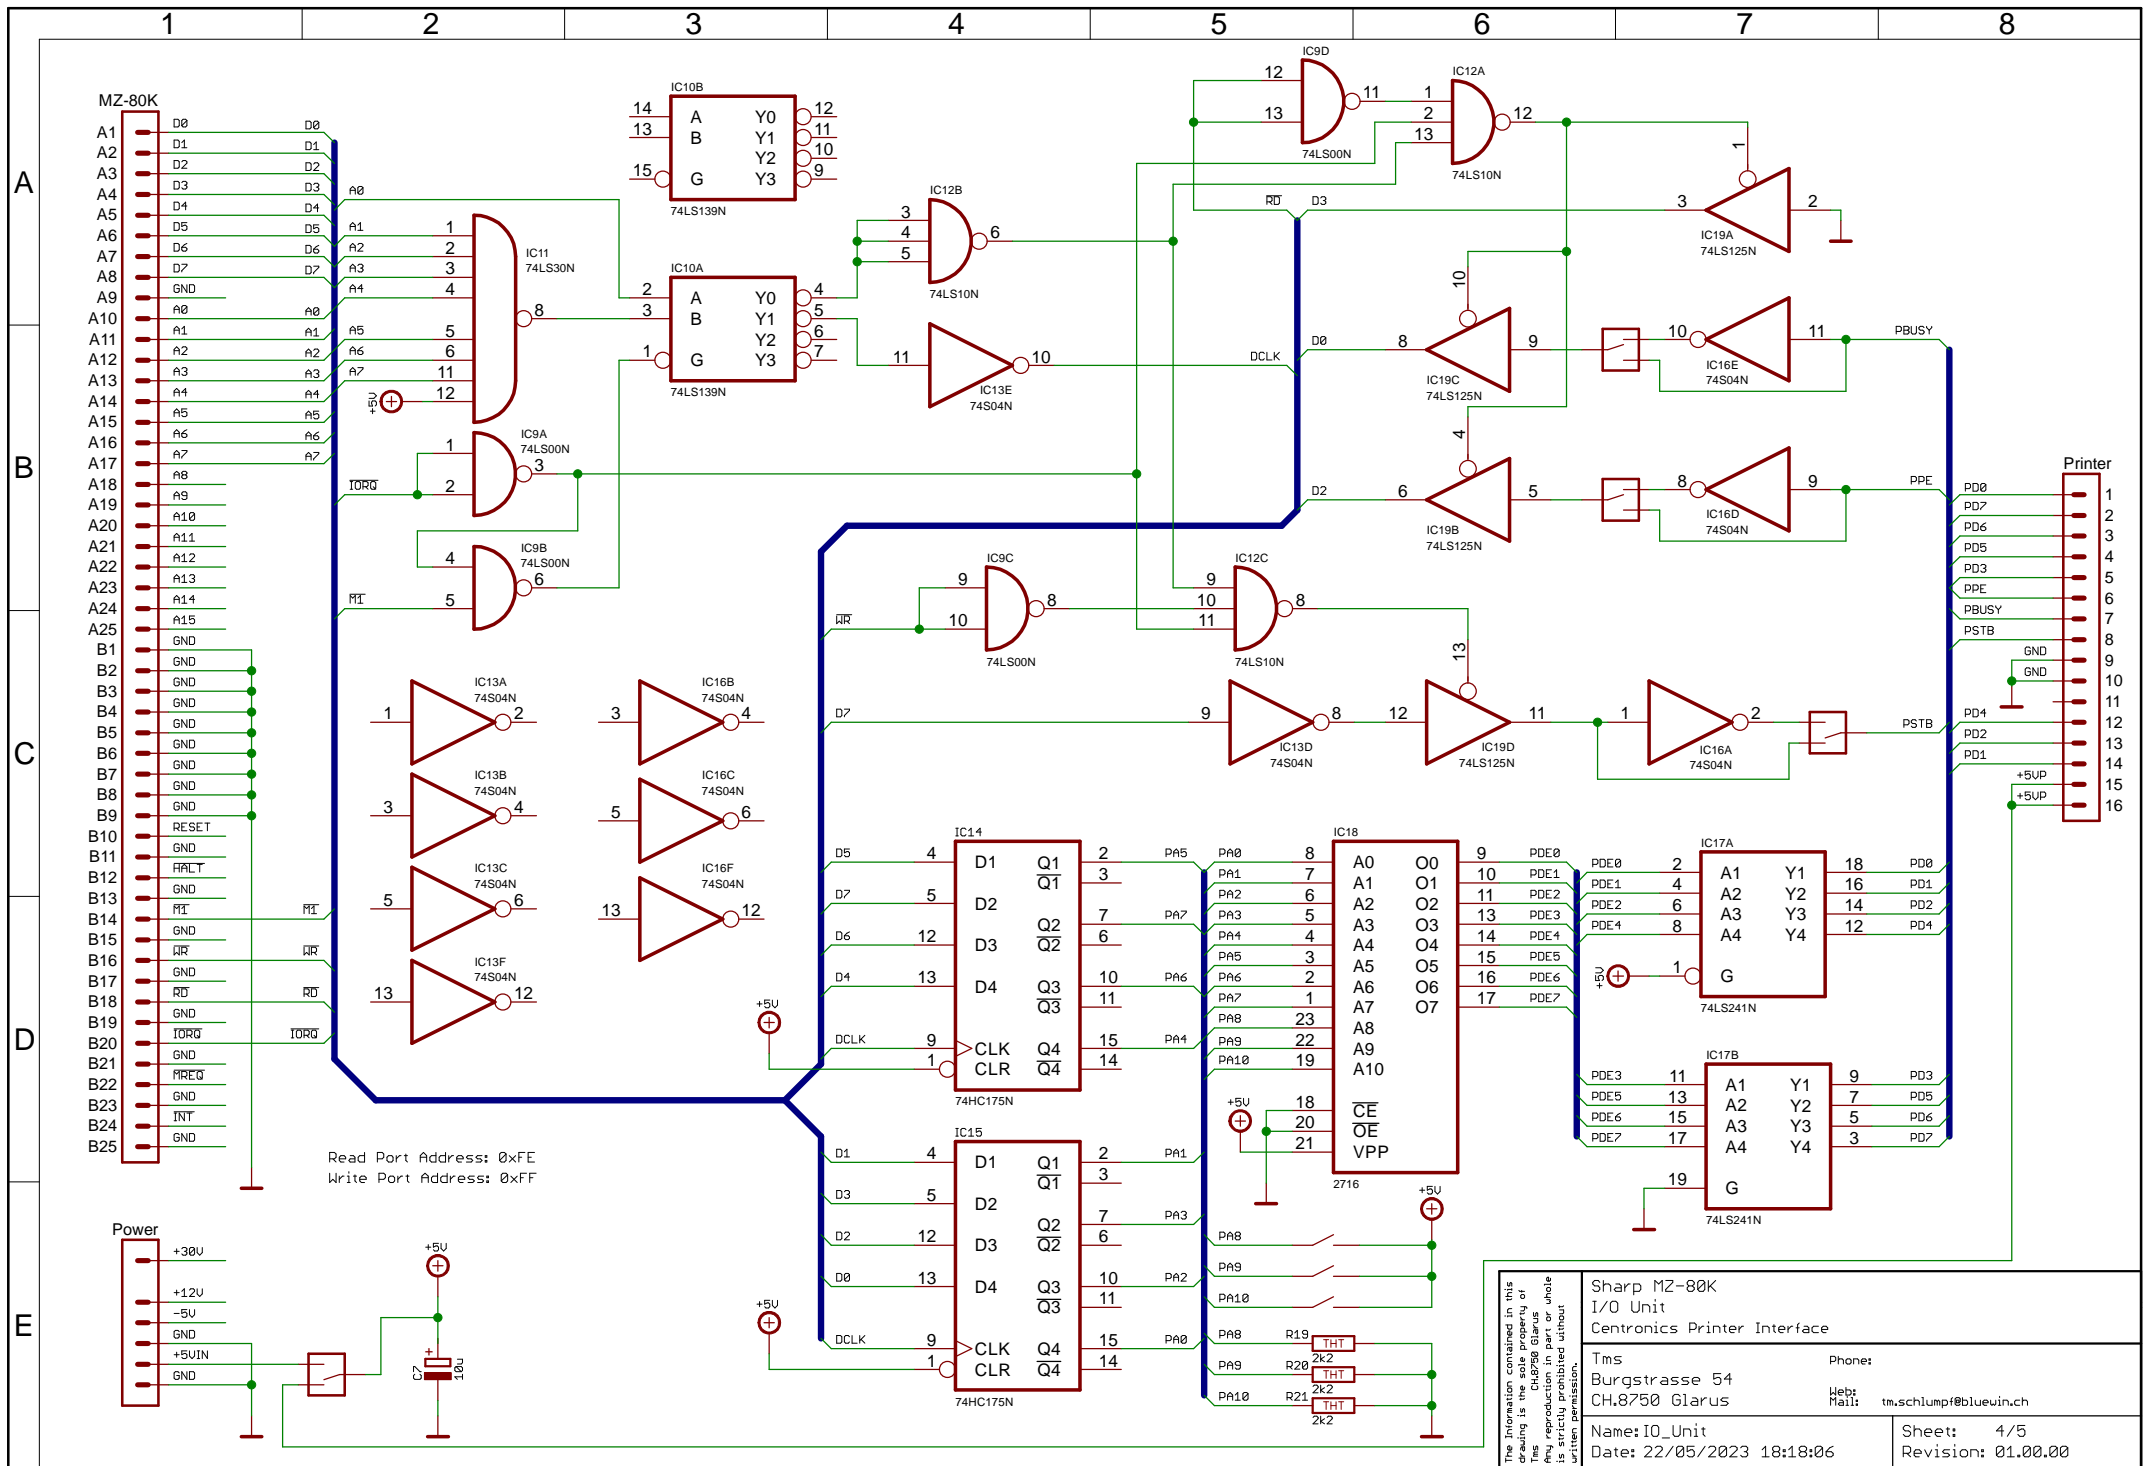

The information contained in this drawing is the property of Tms. Any reproduction in part or whole is strictly prohibited without written permission.

Sharp MZ-80K
I/O Unit
EPROM Programmer

Tms
Burgstrasse 54
CH.8750 Glarus

The information contained in this drawing is the property of Tms. Any reproduction in part or whole is strictly prohibited without written permission.

Sharp MZ-80K
I/O Unit
Centronics Printer Interface