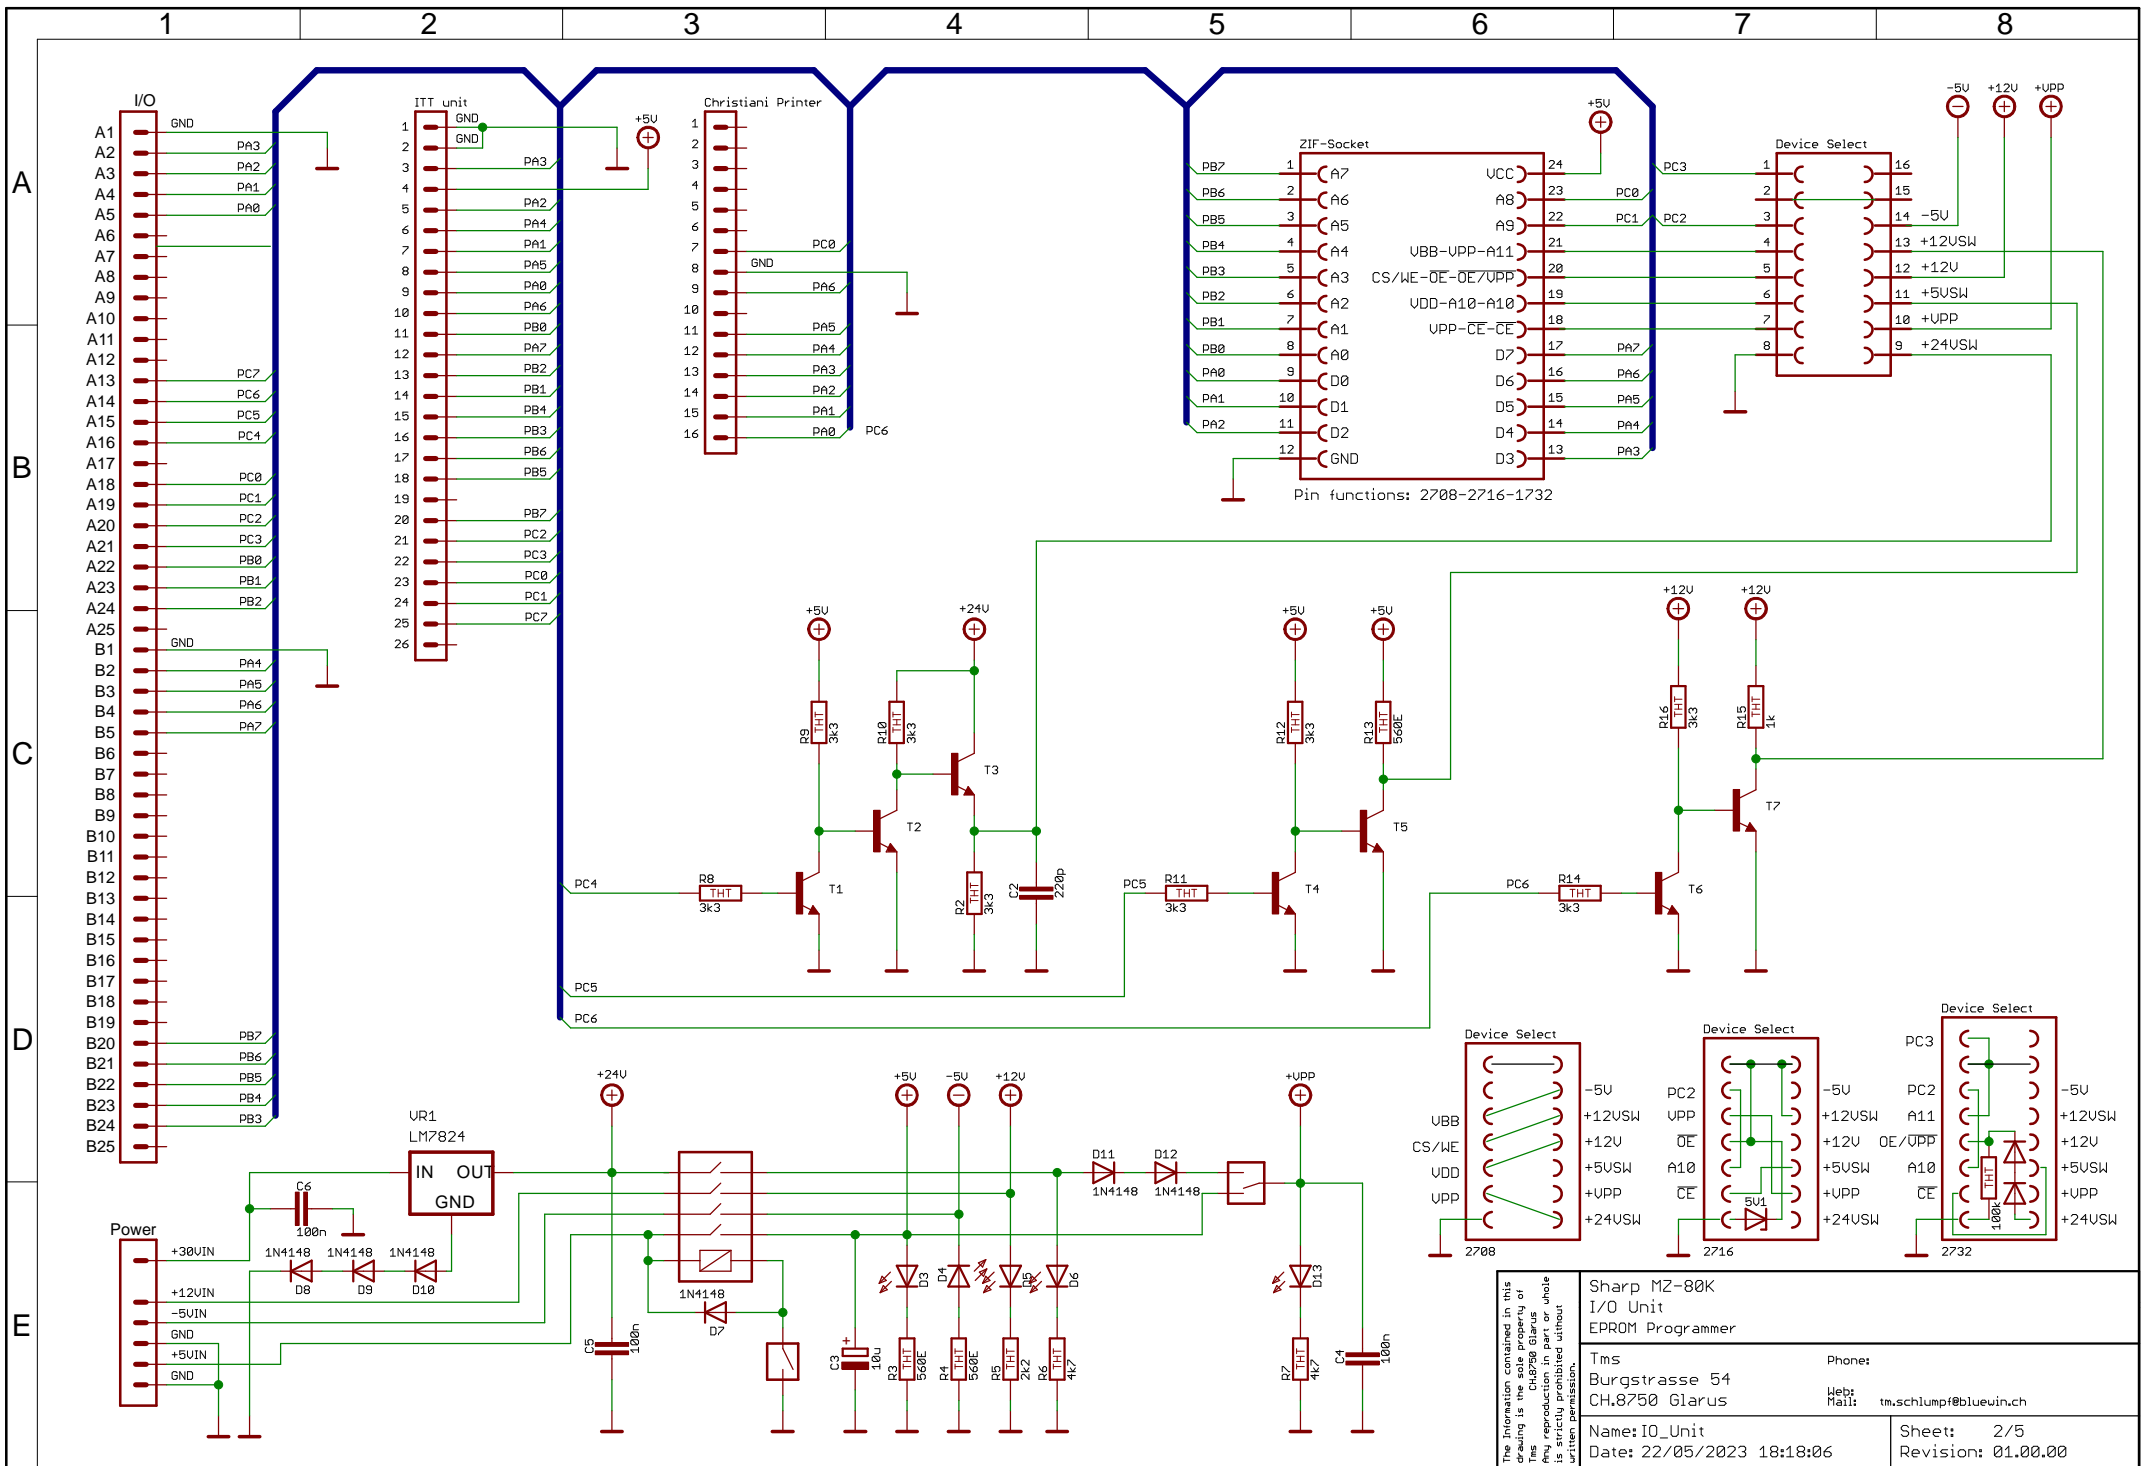

Sharp MZ-80K
I/O Unit
EPROM Programmer

Tms
Burgstrasse 54
CH.8750 Glarus

Phone:
Hep:
Mail: tmschlumpf@bluewin.ch

Name: I/O_Unit
Date: 22/05/2023 18:18:06

Sheet: 2/5
Revision: 01.00.00