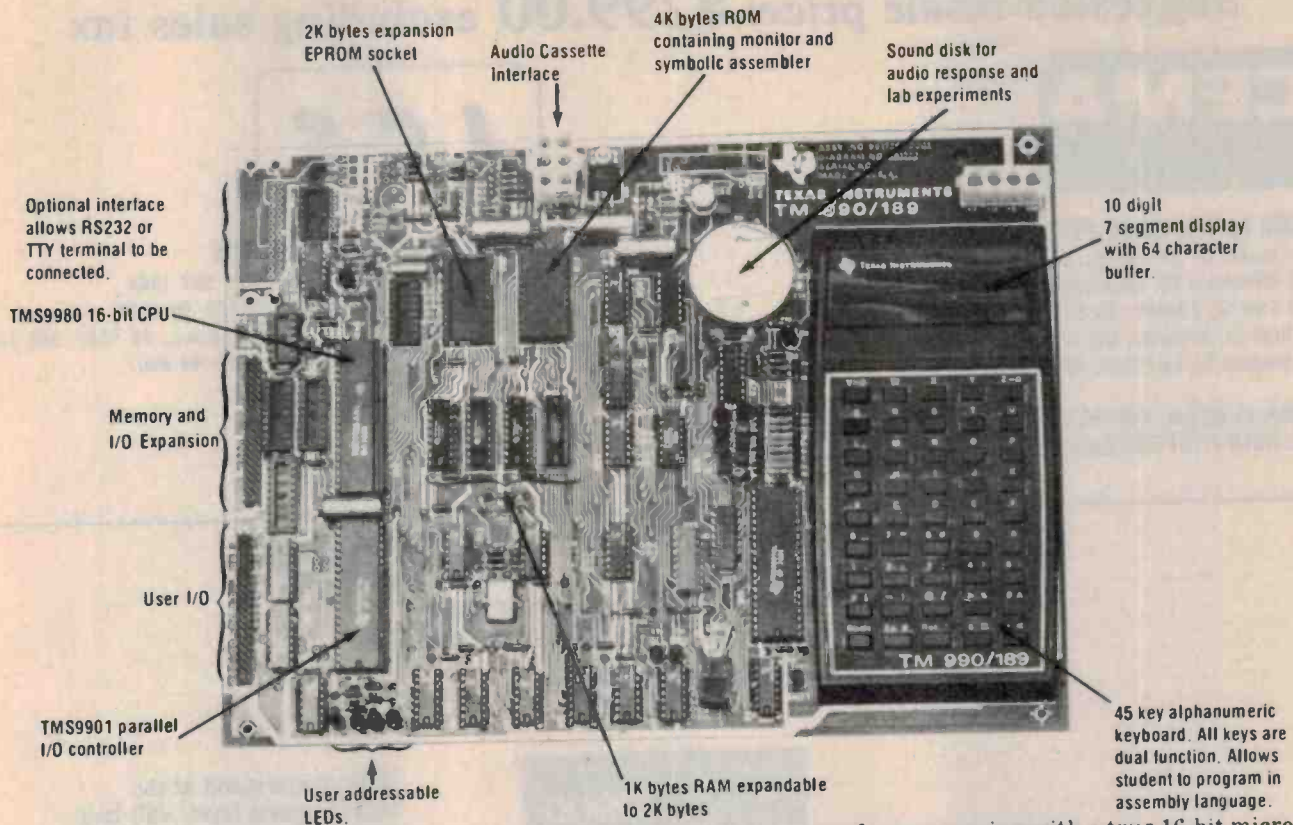

TM990/189

The TM990 University Module is a complete learning aid that, in conjunction with the Tutorial Text, offers hands-on experience with microprocessors, I/O, memory, and *assembly language programming*.

This powerful learning tool offers advanced features such as an alphanumeric keyboard that does away with the drudgery of programming in hexadecimal. With the TM990/189 the programming is done in meaningful assembly language.

The microprocessor on the University Module offers a powerful instruction set. Multiply and divide, vectored interrupts, single bit I/O manipulation, parallel I/O, and seven addressing modes, point out just a few of the