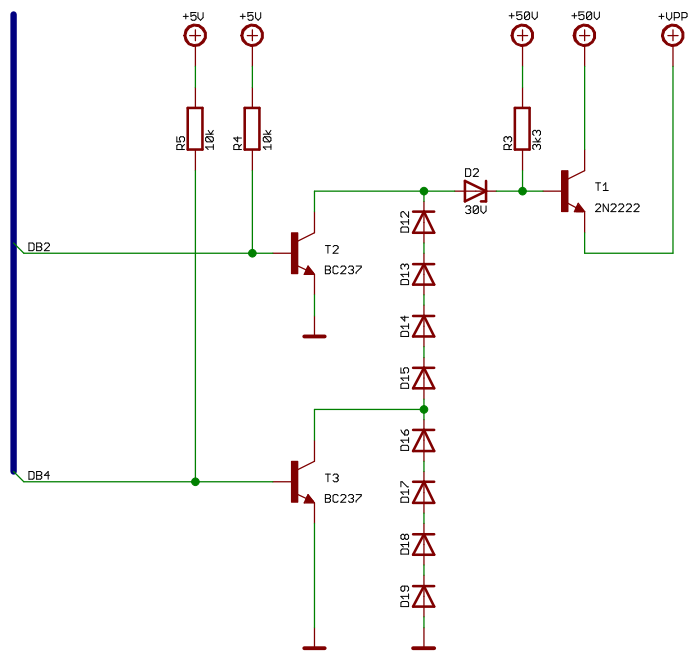

The information contained in this document is the property of TmsSoftware CH-8750 Glarus. Any reproduction in part or whole is strictly prohibited without written permission.

The information contained in this document is the property of TmsSoftware CH-8750 Glarus. Any reproduction in part or whole is strictly prohibited without written permission.	Christiani Mikroprozessor Labor PROM Programmer	
	TmsSoftware Burgstrasse 54 CH-8750 Glarus	Phone: +41 (0)79 271 76 18 Web: Mail:
	Name: PromProgrammer Date: 2024-07-07 20:25:10	Sheet: 2/2 Revision: 01.00.00