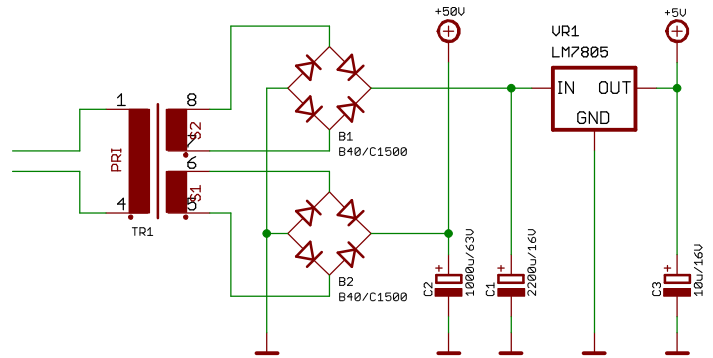

The information contained in this document is the property of TmsSoftware CH-8750 Glarus. Any reproduction in part or whole is strictly prohibited without written permission.

The information contained in this document is the property of TmsSoftware CH-8750 Glarus. Any reproduction in part or whole is strictly prohibited without written permission.	Christiani Mikroprozessor Labor PROM Programmer	
	TmsSoftware Burgstrasse 54 CH-8750 Glarus	Phone: +41 (0)79 271 76 18 Web: Mail:
	Name: PromProgrammer Date: 2024-07-07 20:25:10	Sheet: 2/2 Revision: 01.00.00